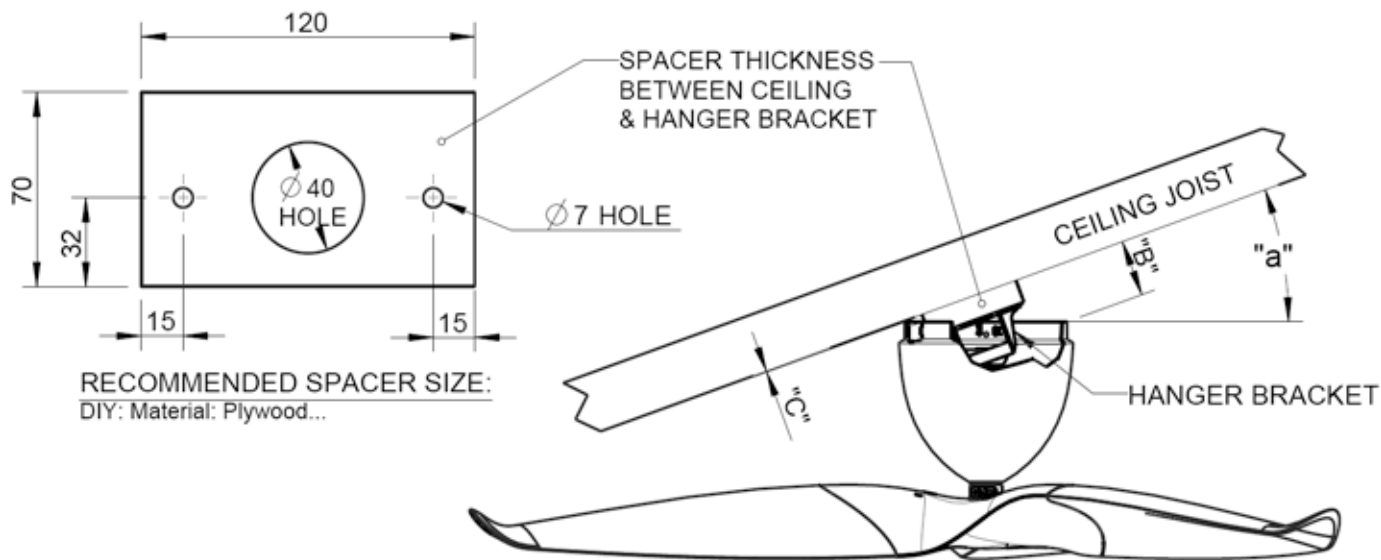

AERATRON CEILING FAN SPECIFICATION

Accessories, Extras Required as indicated

Fan with LED Light:

LED Light specification:

Input Voltage (Vac)	LED Power (AC)	Colour Temp (K)	Luminescent Flux (lm)	Light Size
90-120V/AC	6 Watt	3000 (warm white)	610 lm	Ø55mm x 27mm
90-120V/AC	6 Watt	5000 (warm white)	650 lm	Ø55mm x 27mm
220-240V/AC	6 Watt	3000 (warm white)	610 lm	Ø55mm x 27mm
220-240V/AC	6 Watt	5000 (warm white)	650 lm	Ø55mm x 27mm

Raked Ceiling:

Angle "a"	Hanger Bracket	Spacer Thickness	Clearance "B"	Clearance "C"	Assessories, Extra's Required
0° - 3°	Standard	No Spacer	~10mm at 3°	~1mm at 3°	No
0° - 10°	Standard	12mm Thick	~33mm at 10°	~1mm at 10°	No
10° - 15°	15° Slope	24mm Thick	~55mm at 15°	~2mm at 15°	15° Hanger Bracket