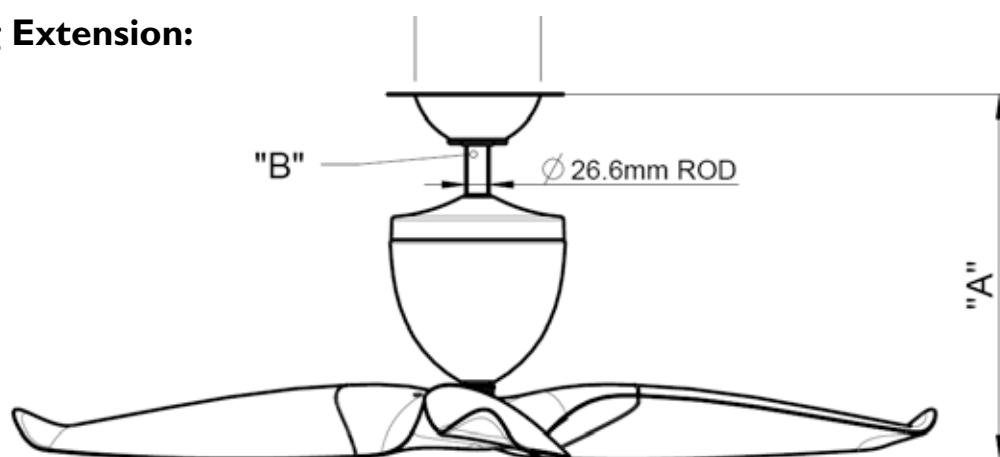

Ceiling Extension:

Ceiling to Fan Dimension "A"	Extension Rod Length "B"	Assessories, Extra's Required
440mm	110mm	– Extension Kit
930mm	600mm	– Extension Kit – 600mm ROD
1230mm	900mm	– Extension Kit – 900mm ROD