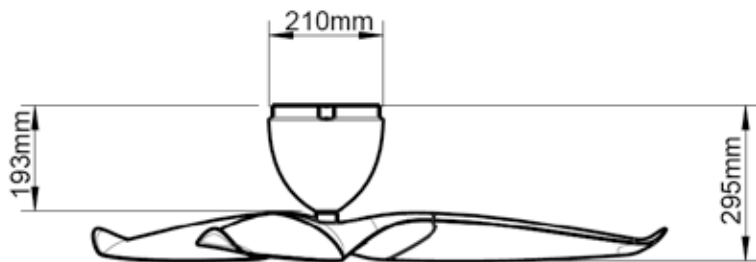

ELEGANT
DESIGN

AMAZINGLY
EFFICIENT

EXCEPTIONAL
AIRFLOW

MULTI-AWARD
WINNER

AERATRON.COM

AERATRON CEILING FAN SPECIFICATION

Accessories, Extras Required as indicated

Model:
AE3-43"
AE3-50"
AE3-60"