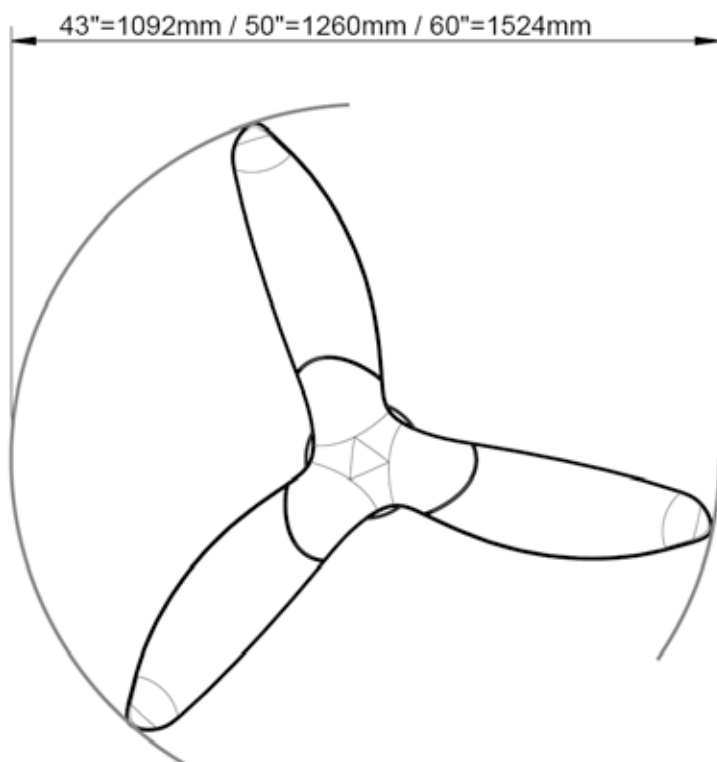

ELEGANT
DESIGN

AMAZINGLY
EFFICIENT

EXCEPTIONAL
AIRFLOW

MULTI-AWARD
WINNER

AERATRON.COM

AERATRON CEILING FAN SPECIFICATION

Accessories, Extras Required as indicated

Model:
AE3-43"
AE3-50"
AE3-60"

AE3 = 3 BLADE FAN (shown)

Colour options:

White/ Silver/ Black
 Wood-grain dark/Light

Remote control: Hand Held, RF

Options:

Wall Switch control
 Home Automation control

With LED light

Operating voltage: 240V – cfm/watt				Operating voltage: 120V – cfm/watt			
Model / usage	low	mid	high	Model / usage	low	mid	high
AE3 43 / 4W - 17.2W	333	320	293	AE3 43 / 2W - 15.4W	565	384	329
AE3 50 / 3.8W - 18W	320	384	338	AE3 50 / 2.3W - 15.3W	696	520	357
AE3 60 / 4.1W - 17.1W	593	517	430	AE3 60 / 2.8W - 15.4W	777	630	456

AERATRON CEILING FAN SPECIFICATION

Accessories, Extras Required as indicated

Fan with LED Light:

LED Light specification:

Input Voltage (Vac)	LED Power (AC)	Colour Temp (K)	Luminescent Flux (lm)	Light Size
90-120V/AC	6 Watt	3000 (warm white)	610 lm	Ø55mm x 27mm
90-120V/AC	6 Watt	5000 (warm white)	650 lm	Ø55mm x 27mm
220-240V/AC	6 Watt	3000 (warm white)	610 lm	Ø55mm x 27mm
220-240V/AC	6 Watt	5000 (warm white)	650 lm	Ø55mm x 27mm