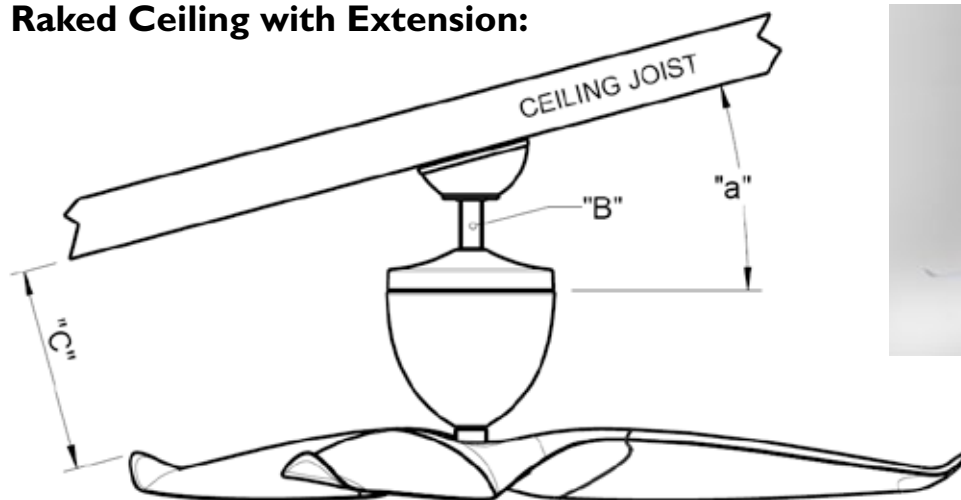

Raked Ceiling with Extension:

Angle "a°"	Hanger Bracket	Extension Rod Length "B"	Clearance "C" (60" Fan)	Assessories, Extra's Required
0° – 17°	Standard	Standard	~150mm at 17°	– Extension Kit
17° – 33°	15° Slope	600mm	~300mm at 33°	– Extension Kit – Raked Ceiling Kit – 600mm ROD
33° – 40°	15° Slope	600mm	~200mm at 40°	– Extension Kit – Raked Ceiling Kit – 600mm ROD (Decoration Ring Not Fitted)