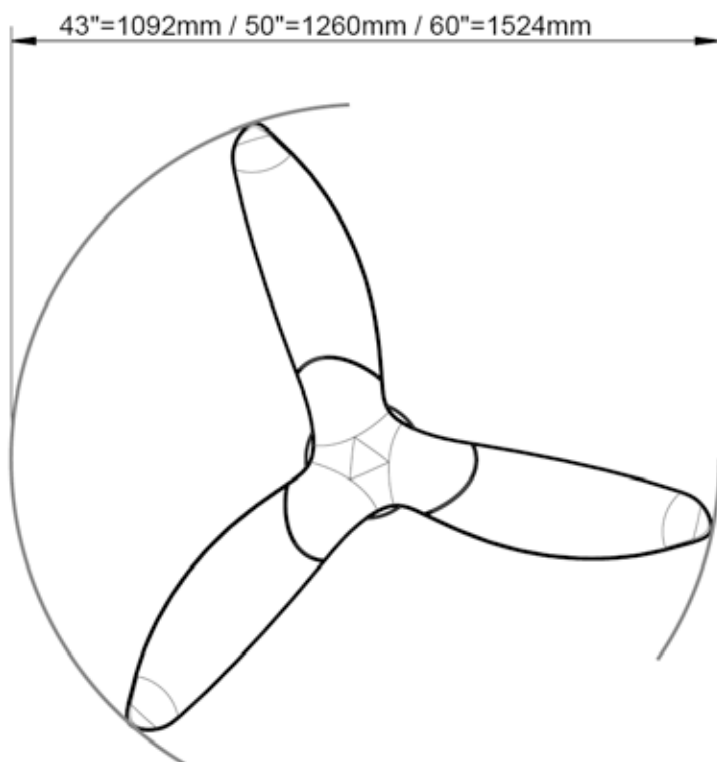

Options:

Wall Switch control
Home Automation control

Operating voltage: 240V – cfm/watt				Operating voltage: 120V – cfm/watt			
Model / usage	low	mid	high	Model / usage	low	mid	high
AE2 43 / 3.3W - 17.2W	301	325	284	AE2 43 / 1.9W - 15.3W	484	444	330
AE2 50 / 3.9W - 18.2W	351	391	326	AE2 50 / 2.2W - 15.4W	674	544	384
AE2 60 / 3.7W - 17.2W	465	501	520	AE2 60 / 2.3W - 15.4W	907	702	548