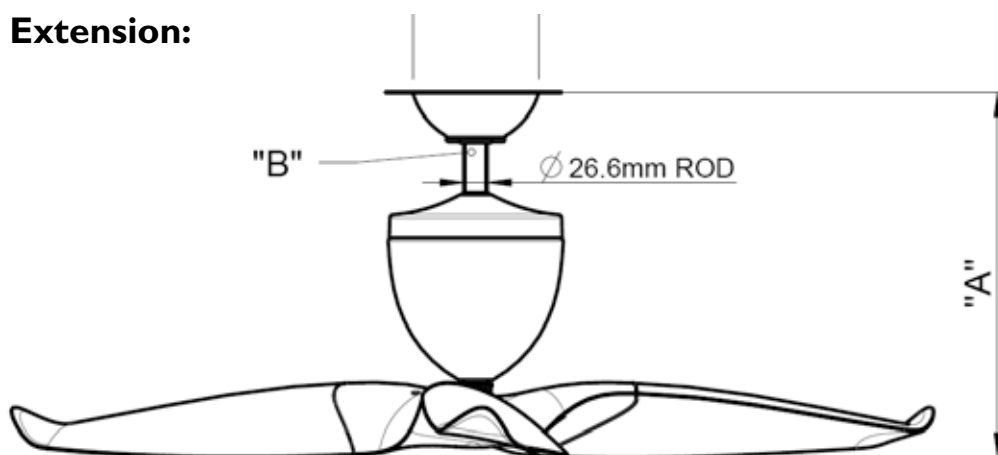

Ceiling Extension:

Ceiling to Fan Dimension "A"	Extension Rod Length "B"	Assessories, Extra's Required
440mm	110mm	– Extension Kit
930mm	600mm	– Extension Kit – 600mm ROD
1230mm	900mm	– Extension Kit – 900mm ROD