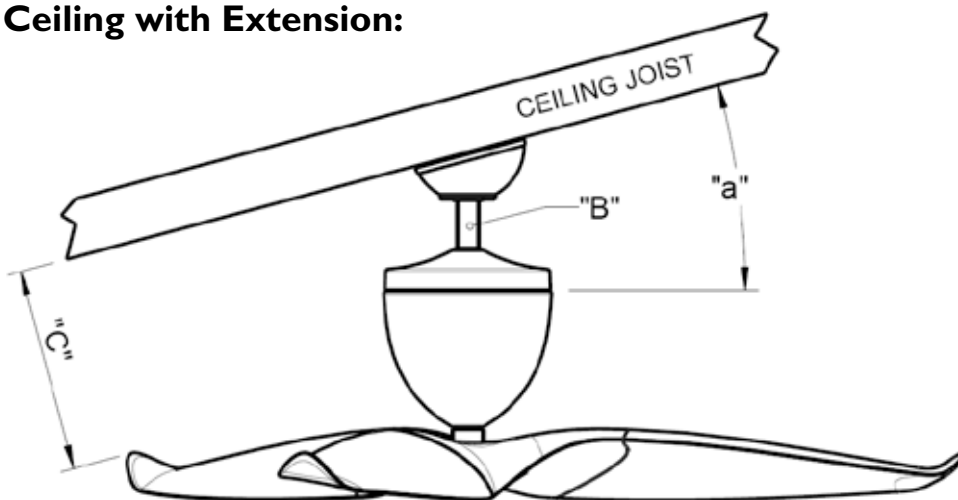

Raked Ceiling with Extension:

Angle "a°"	Hanger Bracket	Extension Rod Length "B"	Clearance "C" (60" Fan)	Assessories, Extra's Required
0° – 17°	Standard	Standard	~150mm at 17°	– Extension Kit
17° – 33°	15° Slope	600mm	~300mm at 33°	– Extension Kit – Raked Ceiling Kit – 600mm ROD
33° – 40°	15° Slope	600mm	~200mm at 40°	– Extension Kit – Raked Ceiling Kit – 600mm ROD (Decoration Ring Not Fitted)