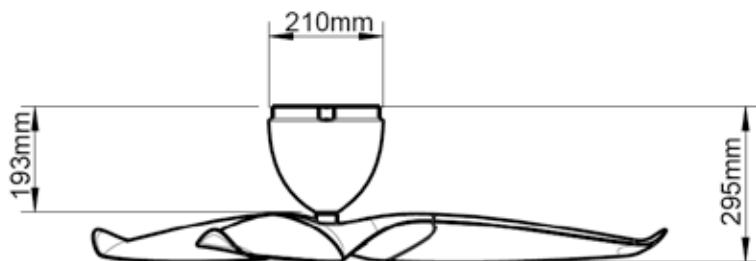

ELEGANT DESIGN

AMAZINGLY EFFICIENT

EXCEPTIONAL AIRFLOW

MULTI-AWARD WINNER

AERATRON.COM

AERATRON CEILING FAN SPECIFICATION

Accessories, Extras Required as indicated

AE2 and AE3 models have the same dimensions.

AERATRON CEILING FAN SPECIFICATION

Accessories, Extras Required as indicated

Fan with LED Light:

AE2 and AE3 models have the same dimensions.

LED Light specification:

Input Voltage (Vac)	LED Power (AC)	Colour Temp (K)	Luminescent Flux (lm)	Light Size
90–120V / AC	6 Watt	3000 (warm white)	610 lm	Ø55mm x 27mm
90–120V / AC	6 Watt	5000 (warm white)	650 lm	Ø55mm x 27mm
220–240V / AC	6 Watt	3000 (warm white)	610 lm	Ø55mm x 27mm
220–240V / AC	6 Watt	5000 (warm white)	650 lm	Ø55mm x 27mm