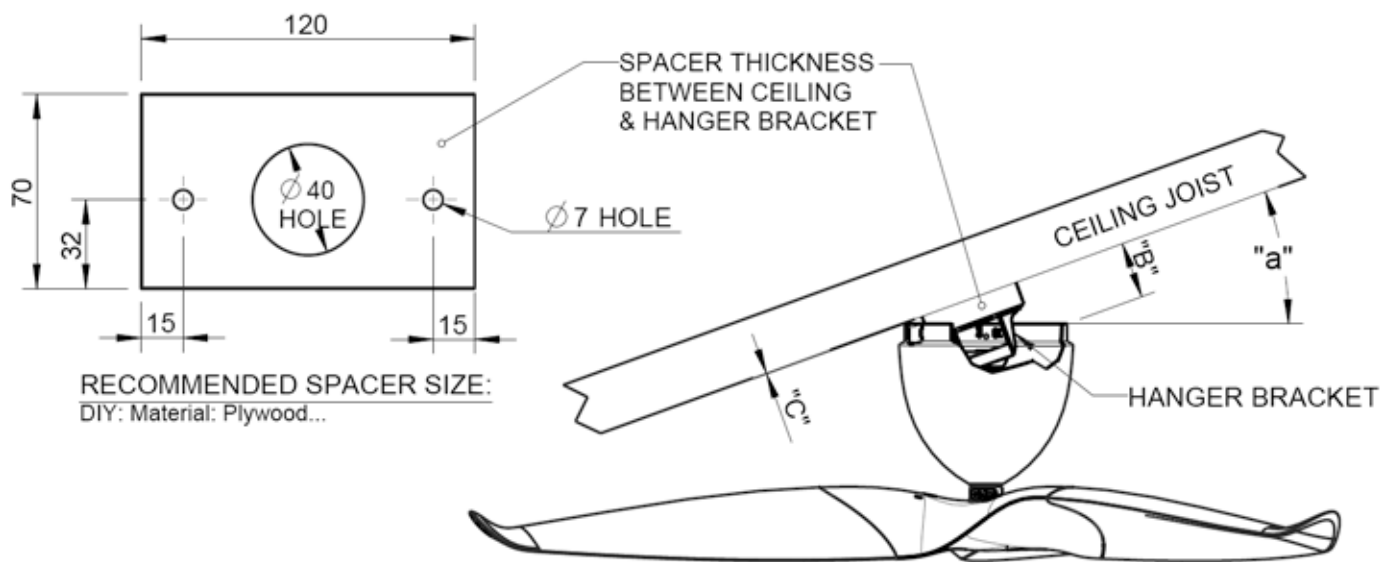

AERATRON CEILING FAN SPECIFICATION

Accessories, Extras Required as indicated

Fan with LED Light:

AE2 and AE3 models have the same dimensions.

LED Light specification:

Input Voltage (Vac)	LED Power (AC)	Colour Temp (K)	Luminescent Flux (lm)	Light Size
90–120V / AC	6 Watt	3000 (warm white)	610 lm	Ø55mm x 27mm
90–120V / AC	6 Watt	5000 (warm white)	650 lm	Ø55mm x 27mm
220–240V / AC	6 Watt	3000 (warm white)	610 lm	Ø55mm x 27mm
220–240V / AC	6 Watt	5000 (warm white)	650 lm	Ø55mm x 27mm

Raked Ceiling:

Angle "a"	Hanger Bracket	Spacer Thickness	Clearance "B"	Clearance "C"	Assessories, Extra's Required
0° – 3°	Standard	No Spacer	~10mm at 3°	~1mm at 3°	No
0° – 10°	Standard	12mm Thick	~ 33mm at 10°	~1mm at 10°	No
10° – 15°	15° Slope	24mm Thick	~ 55mm at 15°	~2mm at 15°	15° Hanger Bracket