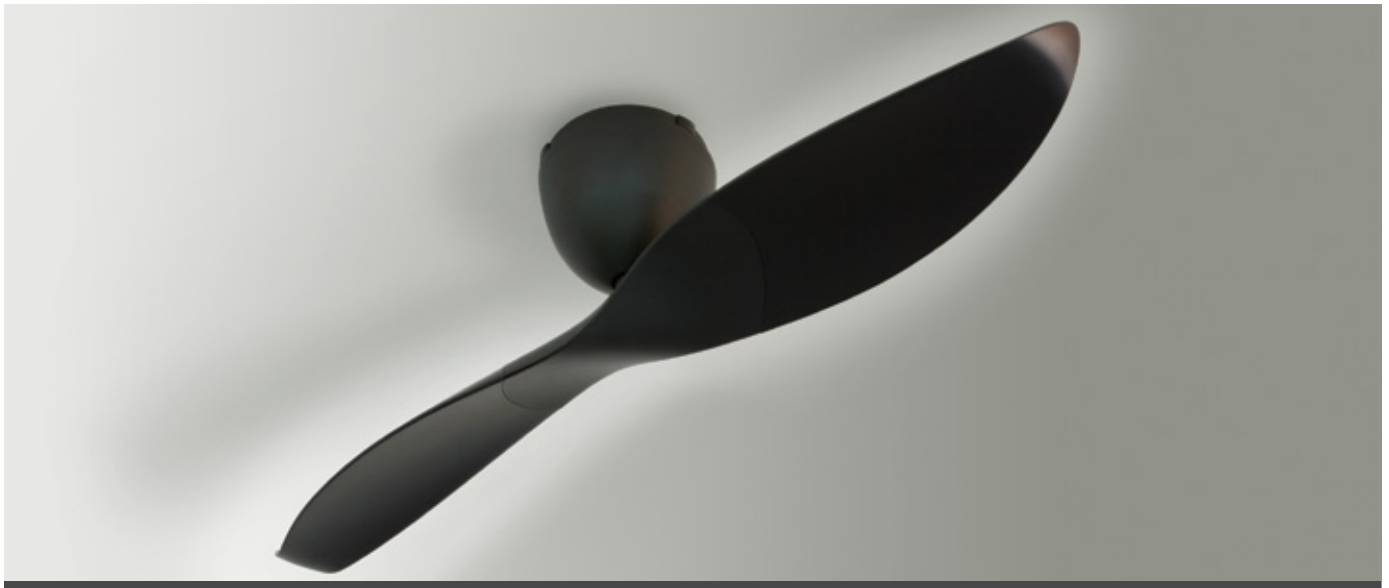

AERATRON

AVAILABLE SIZES

43"

50"

60"

EXTRAS AND ACCESSORIES:

LED Light kit, Extension rod kit, Home Automation compatibility kit, Wall Switch kit. Extras and Accessories not included in this packaging!

FEATURES & BENEFITS

- Remote control, 6 speeds and reverse function
- DC motor (AC power 100V to 240V) ceiling fan

AVAILABLE COLOURS

white

silver

black

dark woodgrain

light woodgrain

INCREDIBLY QUIET